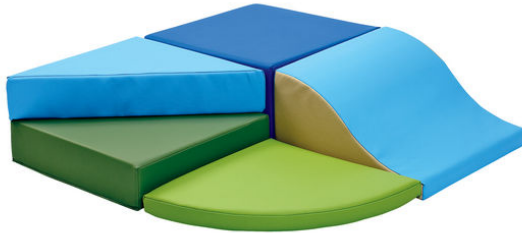

-
- Builder Blocks set of 36
 - \$41.06 from Discount School Supply

-
- Grip & Stay Blocks set of 20
 - \$19.54 from Discount School Supply

-
- **TWO** Excellerations® Plush Pull & Play Tissue Box - 12 Scarves
 - \$31.93 from Discount School Supply

-
- Toddler Tunes Rhythm band - 6 pieces
 - \$44.78 from Discount School Supply

-
- Eco-friendly stacker
 - \$15.95 from Kaplan

-
- Playhouse Cube
 - \$327.72 from Discount School Supply
 - <https://www.discountschoolsupply.com/Product/ProductDetail.aspx?product=27239&Category=>

-
- Silly shapes sensory mats
 - \$60 from Lakeshore

-
- Liquid tiles
 - \$150 from Lakeshore

-
- Environments spiral climber
 - \$319.14 from Discount School Supply

- Ultra-Clear storage bins set of 10
 - \$79.19 from Discount School Supply